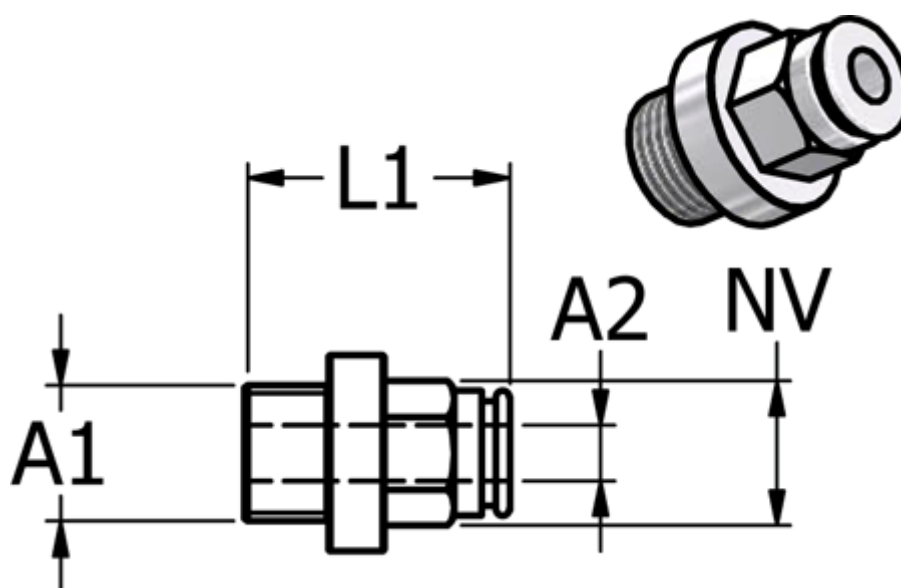

Article number: 5868450188

Description: Metal Push-in fitting 845.018-8, Ø8-G 1/8"
Straight union with FPM O-ring

Measures

Ext. hose diameter A2 =	8
L1 =	26.5
NV =	13
Thread A1 =	G 1/8"